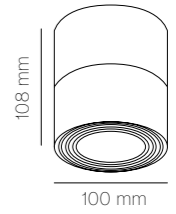

Kuro

5 Años de garantía

Foco decorativo / Decorative LED spotlight

La lámpara Kuro se basa en un diseño giratorio vertical y horizontal, que admite montaje en superficie, instalación empotrada y en riel. Adopta una fuente de luz COB de alto lumen, una lente PMMA de alta transmitancia genera una salida de luz uniforme y un efecto de bajo deslumbramiento. Está diseñado con CCT ajustable.

The Kuro lamp features a vertical and horizontal rotating design, supporting surface, recessed, and track mounting. It utilizes a high-lumen COB light source, and a high-transmittance PMMA lens generates uniform light output and a low-glare effect. It is designed with adjustable CCT.

%THD BAJO HZ 47/63 LM/W 90 CRI ≥80 220-264V 36° 50K/h 100K PF>0.9 -20°C +45°C INCL. CLASE II UGR <16

Kuro S - 10W

24 Ud.

IP40

EC-8524	BLANCO	2.700K	4.000K	6.000K	900 lm	64,90 €
EC-8525	NEGRO	2.700K	4.000K	6.000K	900 lm	64,90 €

Kuro E - 10W

24 Ud.

IP40

EC-8526	BLANCO	2.700K	4.000K	6.000K	900 lm	58,80 €
EC-8527	NEGRO	2.700K	4.000K	6.000K	900 lm	58,80 €

A tener en cuenta / to consider

Ajustar según necesidades de la instalación

Adjust according to installation needs