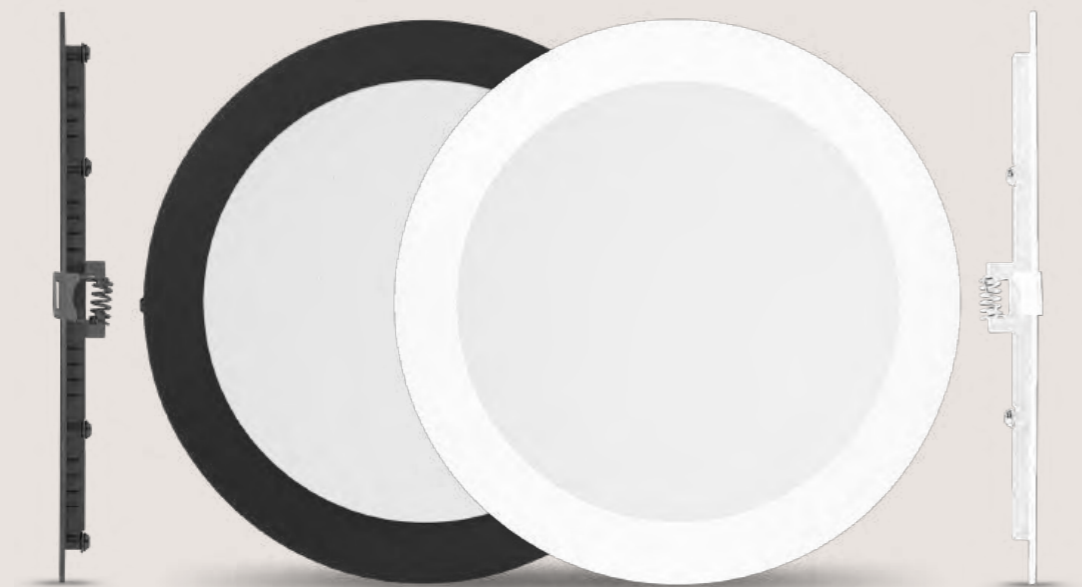

SEIKO

Redondo extrafino / Extra-fine round

4 Años de garantía

60 Ud.

5W

EC-6800	3000K	4000K	6000K	300 lm	Blanco/White	7,25 €
EC-6801	3000K	4000K	6000K	300 lm	Negro/Black	7,50 €

CUT: 72mm

40 Ud.

6W

EC-6802	3000K	4000K	6000K	600 lm	Blanco/White	8,10 €
EC-6803	3000K	4000K	6000K	600 lm	Negro/Black	8,75 €

CUT: 100-110mm

20 Ud.

12W

EC-6804	3000K	4000K	6000K	1200 lm	Blanco/White	11,00 €
EC-6805	3000K	4000K	6000K	1200 lm	Negro/Black	12,00 €

CUT: 150-160mm

20 Ud.

18W

EC-6806	3000K	4000K	6000K	1800 lm	Blanco/White	13,60 €
EC-6807	3000K	4000K	6000K	1800 lm	Negro/Black	14,90 €

CUT: 200-210mm

10 Ud.

24W

EC-6808	3000K	4000K	6000K	2400 lm	Blanco/White	22,70 €
EC-6809	3000K	4000K	6000K	2400 lm	Negro/Black	24,65 €

CUT: 280-290mm