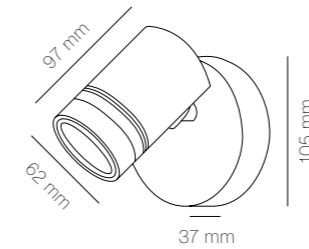

Gráficos / Graphics

Modelo S