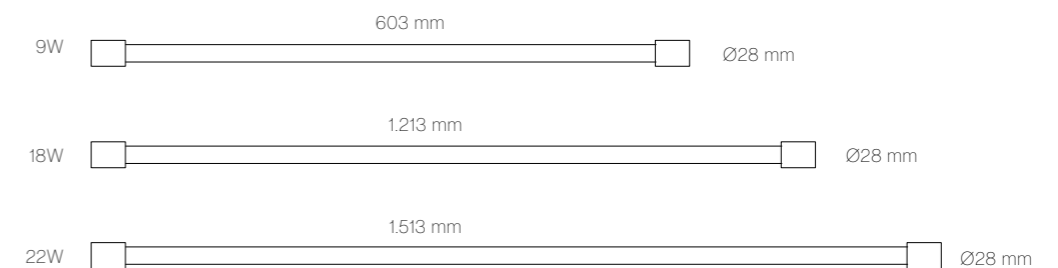

Gráficos / Graphics