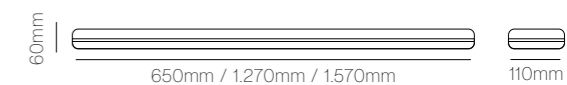

Material base Hips
Material difusor PS
Material junta Foam