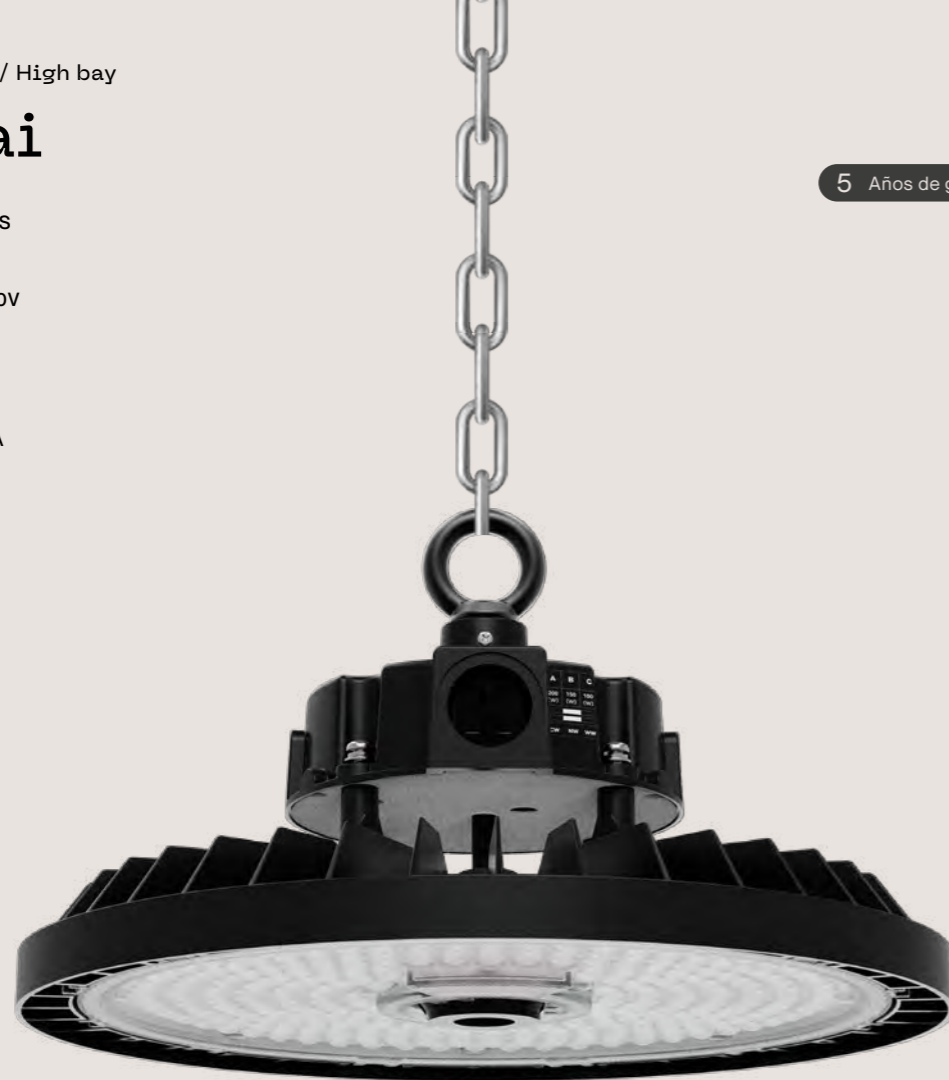

Campanas / High bay

Kurai

LUMILEDS

SOSEN

Dimmable 1-10V

SELECTOR DE POTENCIA

5 Años de garantía