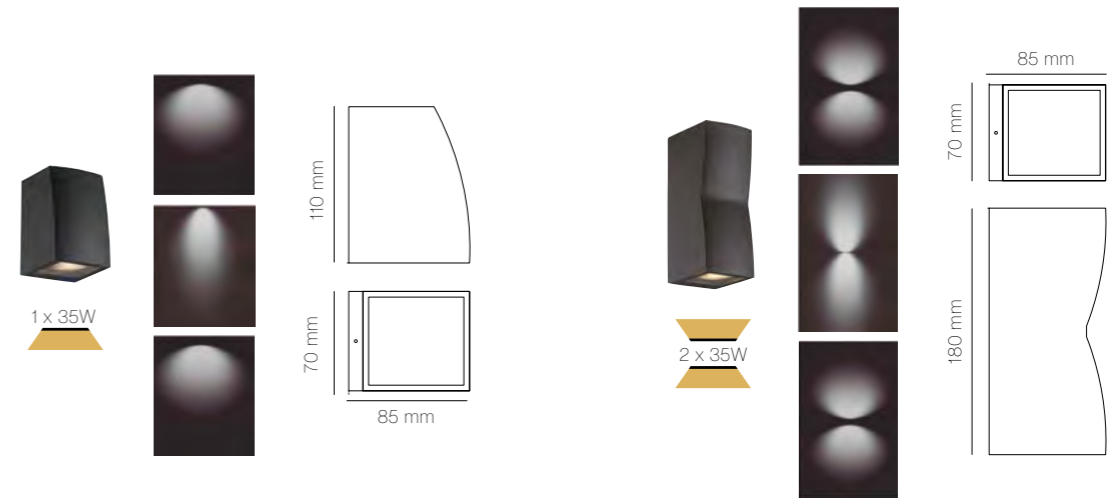

Gráficos / Graphics

Modelo S

Modelo D

Compatibilidad de lámparas / Lamp Compatibility

MODELO	SUPRA	VIPER	LUNA
POTENCIA	5 W	7 W	8 W
LÚMENES	390 lm	510 lm	650 lm
ÁNGULO	120°	60°	120°

	SUPRA	VIPER	LUNA
3.000K	EC-1111	EC-2630	EC-4020
4.200K	EC-2110	EC-2631	EC-4021