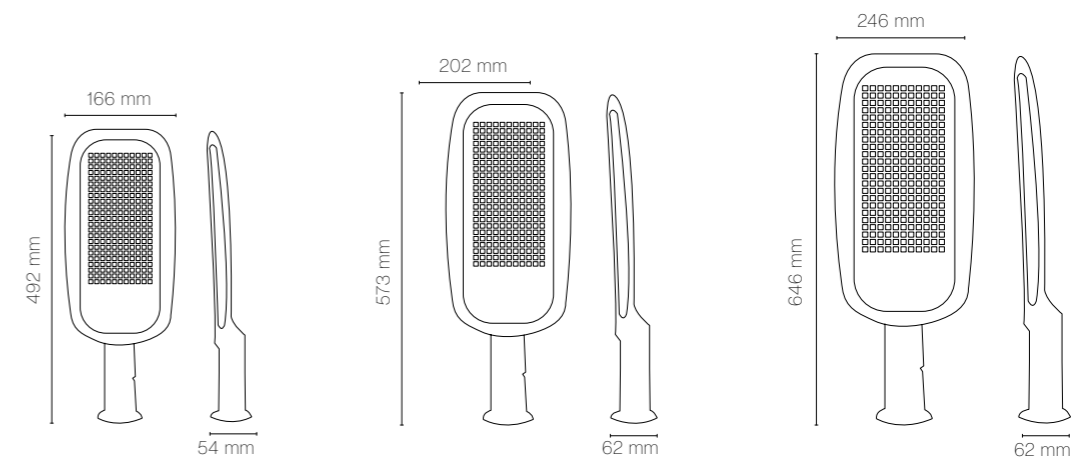

Gráficos / Graphics

50W

100W

150W

Emergencias

Emergency Led Light

Faro

Dispositivo de empotrar incluido
/ Recessed mounting device included