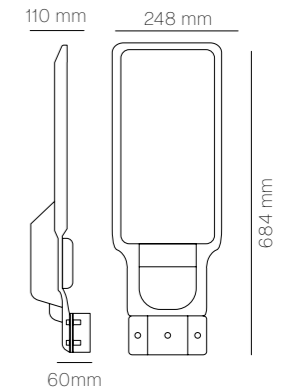

Gráficos / Graphics

40/60W

100W

150W