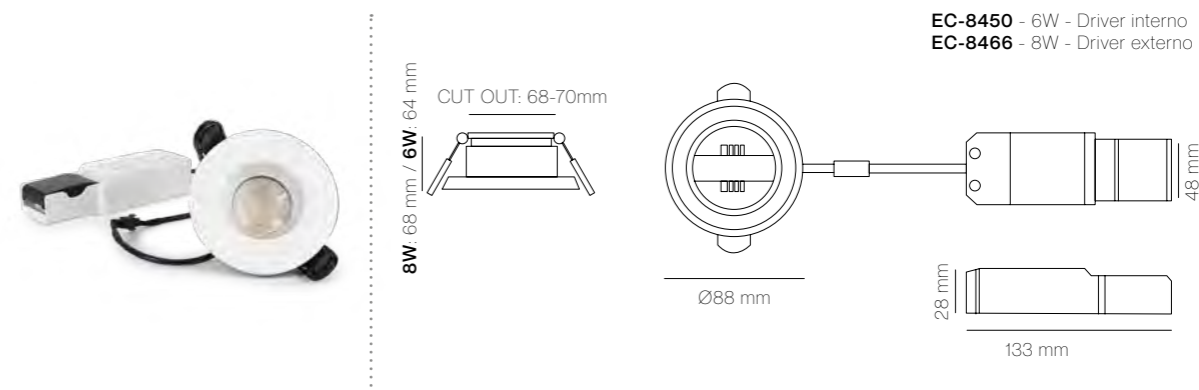

Gráficos / Graphics

EC-8450 - 6W - Driver interno
EC-8466 - 8W - Driver externo

Fotometrías / Photometries