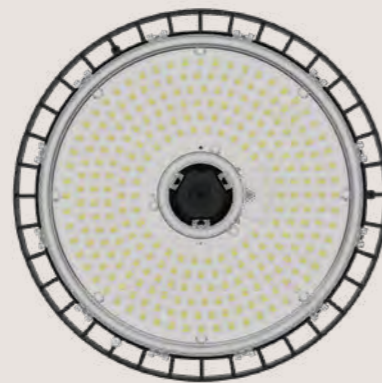

Campanas / High bay

Kurai

LUMILEDS

SOSEN

Dimmable 1-10V

SELECTOR DE POTENCIA

5 Años de garantía