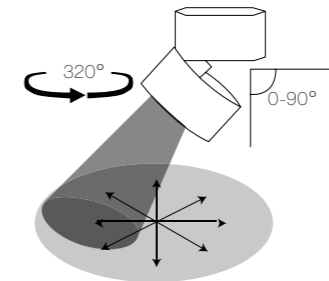

A tener en cuenta / to consider

Ajustar según necesidades de la instalación

Adjust according to installation needs