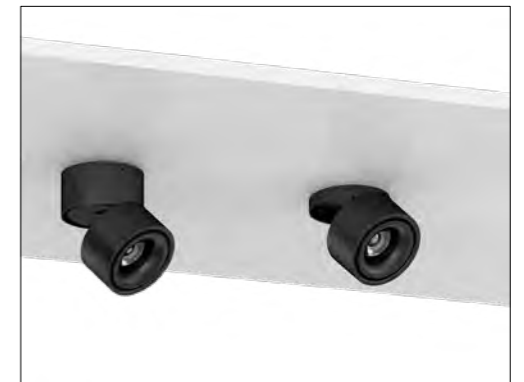

A tener en cuenta / to consider

Ajustar según necesidades de la instalación

Adjust according to installation needs