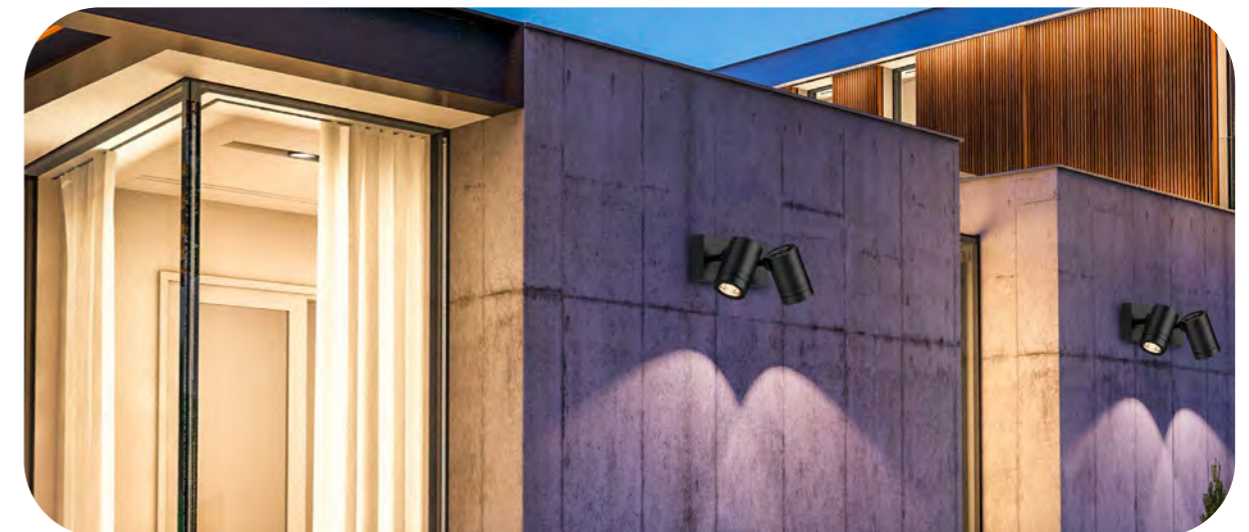

Gráficos / Graphics

Modelo D