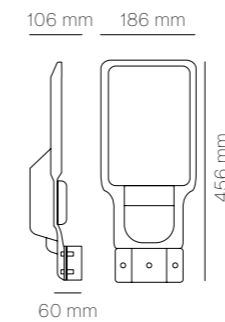

Gráficos / Graphics

40/60W

100W

150W