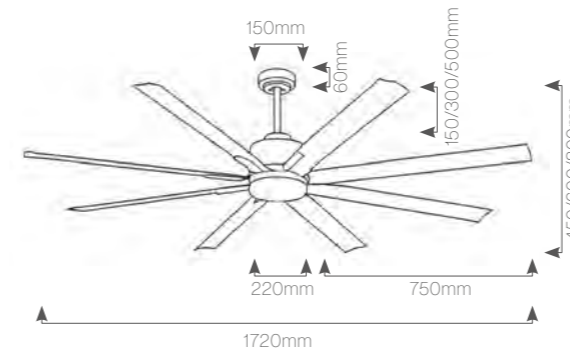

Gráficos VT-1145 / 55W / Graphics

Características VT-1146 / 65W /Data

Consumo /Power Consumpt.	6.2W/9.5W/14.5W/27.8W/38.5W/65W
RPM	40/48/58/75/82/98
Flujo de Aire /Air Flow	122/140/158/188/203/222 m3/min