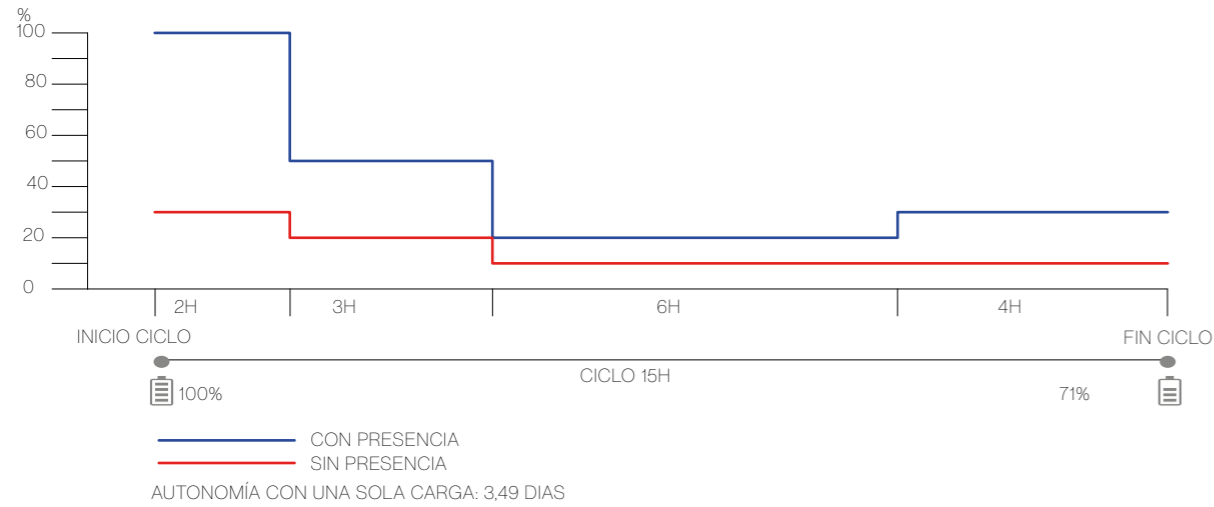

Solar Astro y Solar Astro híbrida

opciones de programación. a concretar según proyecto

/ Programming options. To consult according to project.

CURVA DE PROGRAMACIÓN N° 1 (4 TRAMOS DE TIEMPO CON DETECCIÓN)