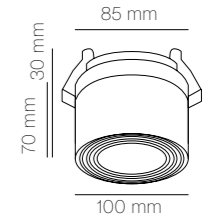

Kuro E - 10W

24 Ud.

IP40

EC-8526	BLANCO	2.700K	4.000K	6.000K	900 lm	58,80 €
EC-8527	NEGRO	2.700K	4.000K	6.000K	900 lm	58,80 €