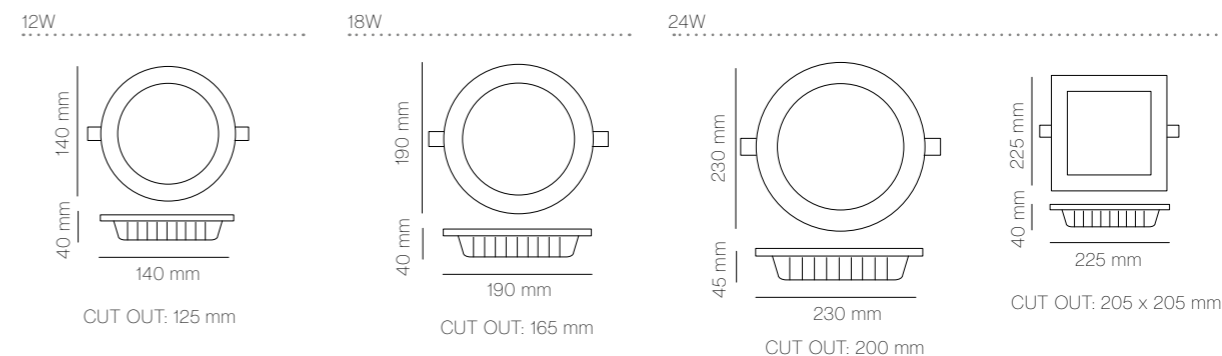

Gráficos / Graphics

Fuentes Dali/Push / Dali/Push Drivers

EC8354	12W	300mA	29,99 €
EC8355	18W	450mA	30,45 €
EC8356	24W	600mA	31,35 €
EC8356	30W	800mA	31,35 €