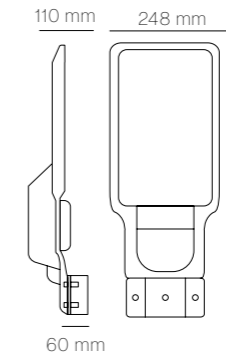

Gráficos / Graphics

40/60W

100W

150W